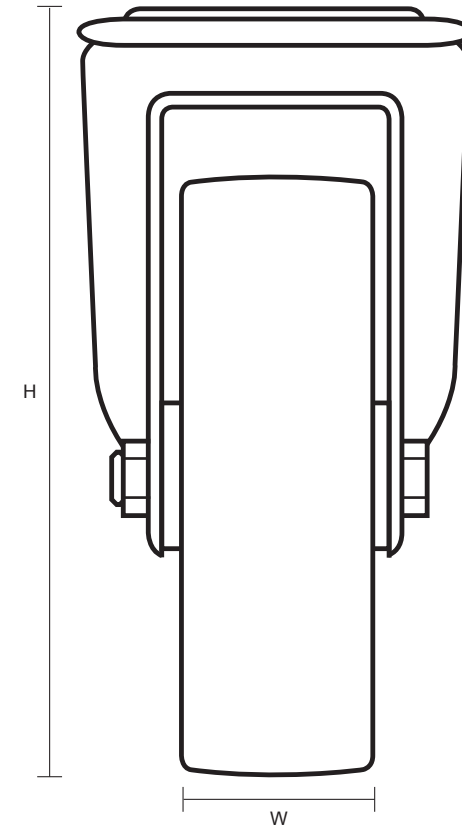

SS-125-NY/BH12/SWB (125mm Swivel Braked Castor White Nylon Wheel)

Castor Dimensions - Key		
D	Wheel Diameter	125mm
L	Plate Dimension Length (mm)	N/A
L1	Plate Dimension Width (mm)	N/A
C	Plate Hole Centers length (mm)	N/A
C1	Plate Hole Centers width (mm)	N/A
D1	Plate Hole Diameter (mm)	12mm
H	Total Castor Height	155mm
W	Tread Width (mm)	38mm
R	Swivel Radius (mm)	121mm
S	Swivel Race Diameter (mm)	70mm