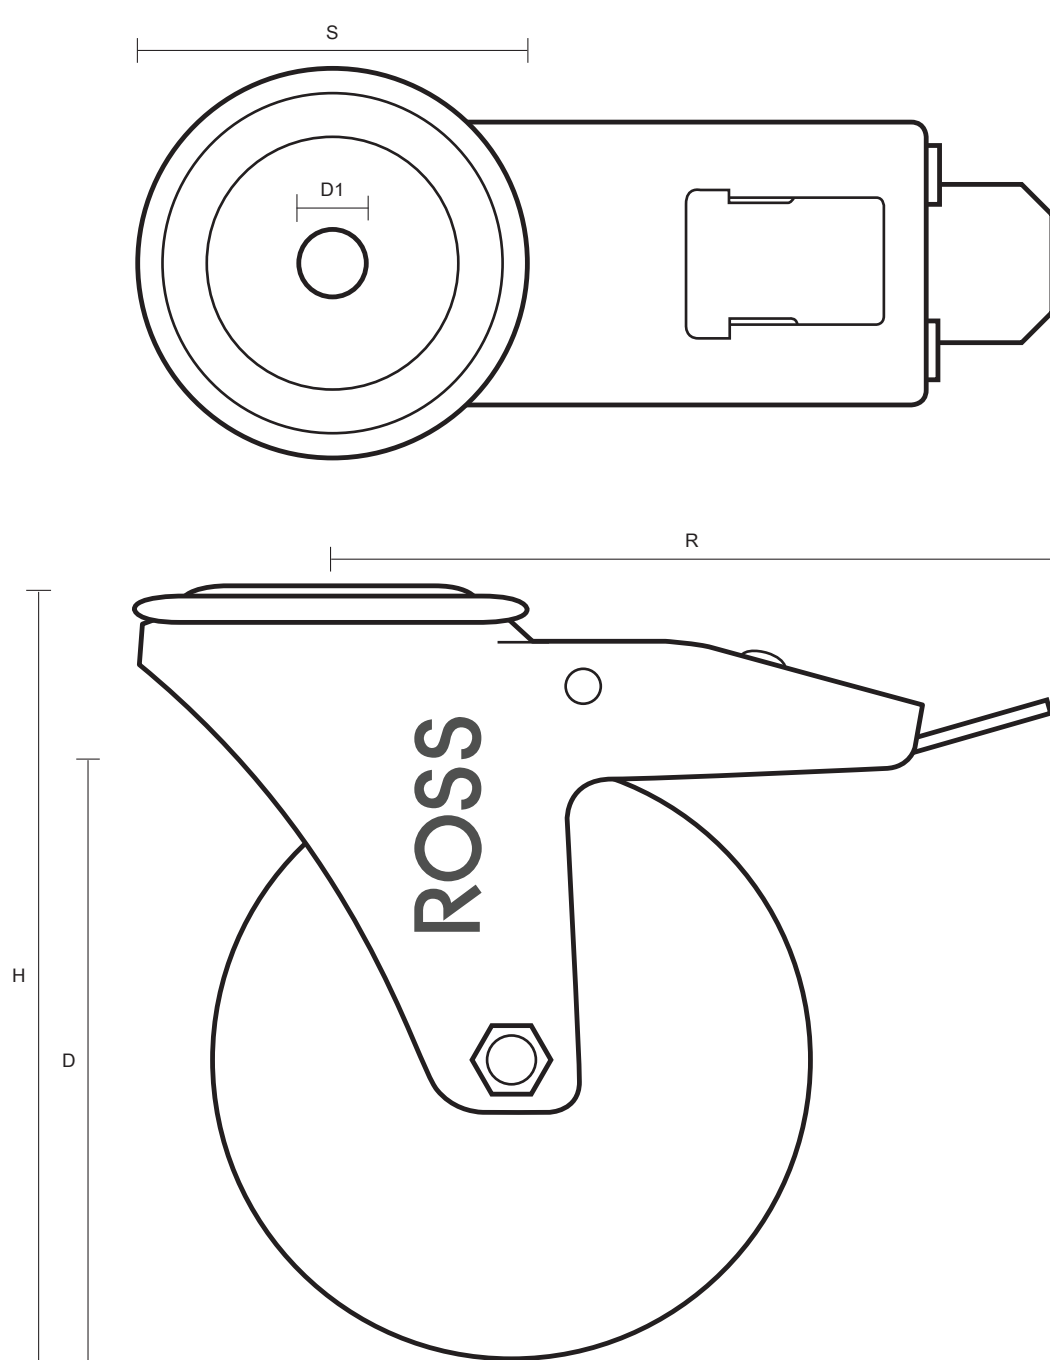

SS-125-NY/BH12/SWB (125mm Swivel Braked Castor White Nylon Wheel)

Castor Dimensions - Key		
D	Wheel Diameter	125mm
L	Plate Dimension Length (mm)	N/A
L1	Plate Dimension Width (mm)	N/A
C	Plate Hole Centers length (mm)	N/A
C1	Plate Hole Centers width (mm)	N/A
D1	Plate Hole Diameter (mm)	12mm
H	Total Castor Height	155mm
W	Tread Width (mm)	38mm
R	Swivel Radius (mm)	121mm
S	Swivel Race Diameter (mm)	70mm