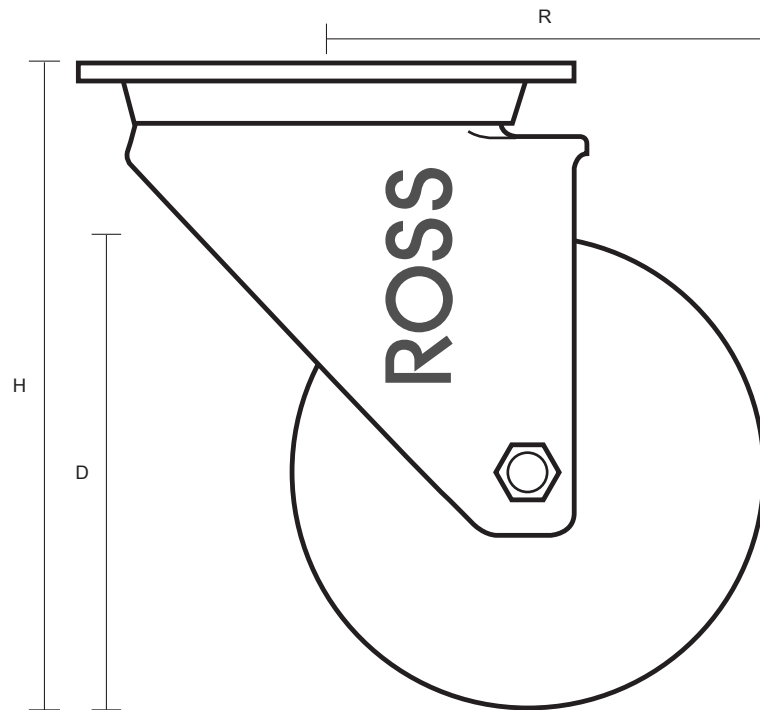

SS-200-GVR (200mm Swivel Top Plate Castor Grey Rubber Tyred Wheel)

Castor Dimensions - Key		
D	Wheel Diameter	200mm
L	Plate Dimension Length (mm)	140mm
L1	Plate Dimension Width (mm)	110mm
C	Plate Hole Centers length (mm)	105mm
C1	Plate Hole Centers width (mm)	80/75mm
D1	Plate Hole Diameter (mm)	10mm
H	Total Castor Height (mm)	236mm
W	Tread Width (mm)	33mm
R	Swivel Radius (mm)	165mm