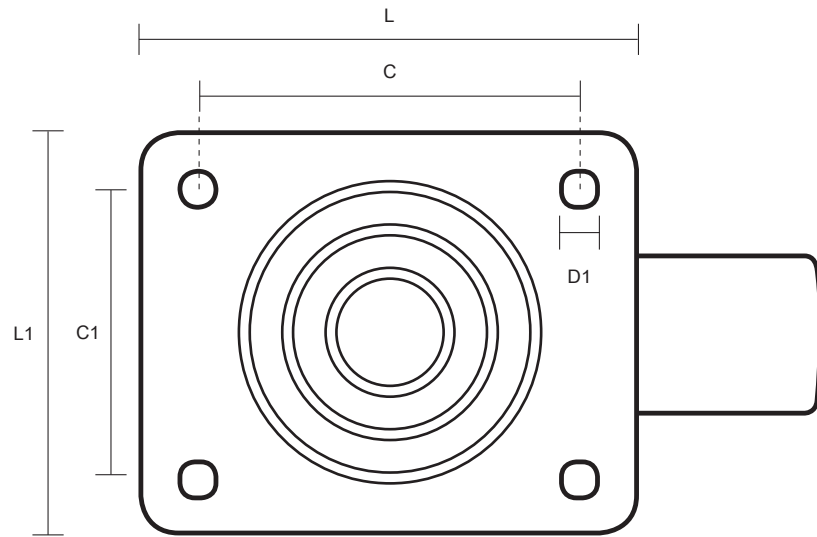

SS-200-GVR (200mm Swivel Top Plate Castor Grey Rubber Tyred Wheel)

Castor Dimensions - Key		
D	Wheel Diameter	200mm
L	Plate Dimension Length (mm)	140mm
L1	Plate Dimension Width (mm)	110mm
C	Plate Hole Centers length (mm)	105mm
C1	Plate Hole Centers width (mm)	80/75mm
D1	Plate Hole Diameter (mm)	10mm
H	Total Castor Height (mm)	236mm
W	Tread Width (mm)	33mm
R	Swivel Radius (mm)	165mm