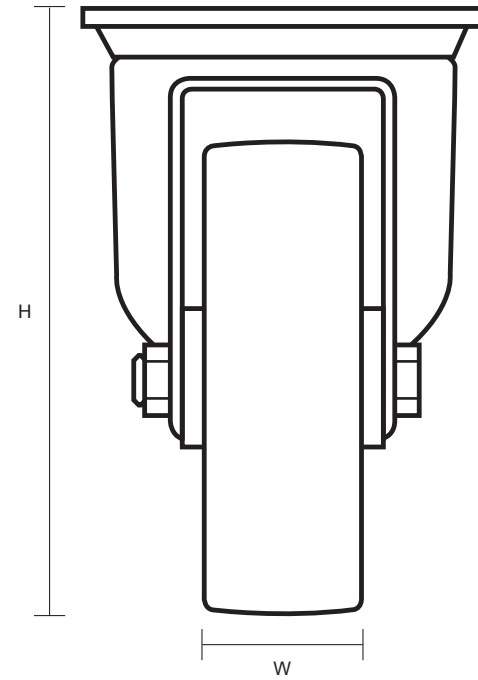

SS-200-GVR (200mm Swivel Top Plate Castor Grey Rubber Tyred Wheel)

Castor Dimensions - Key		
D	Wheel Diameter	200mm
L	Plate Dimension Length (mm)	140mm
L1	Plate Dimension Width (mm)	110mm
C	Plate Hole Centers length (mm)	105mm
C1	Plate Hole Centers width (mm)	80/75mm
D1	Plate Hole Diameter (mm)	10mm
H	Total Castor Height (mm)	236mm
W	Tread Width (mm)	33mm
R	Swivel Radius (mm)	165mm