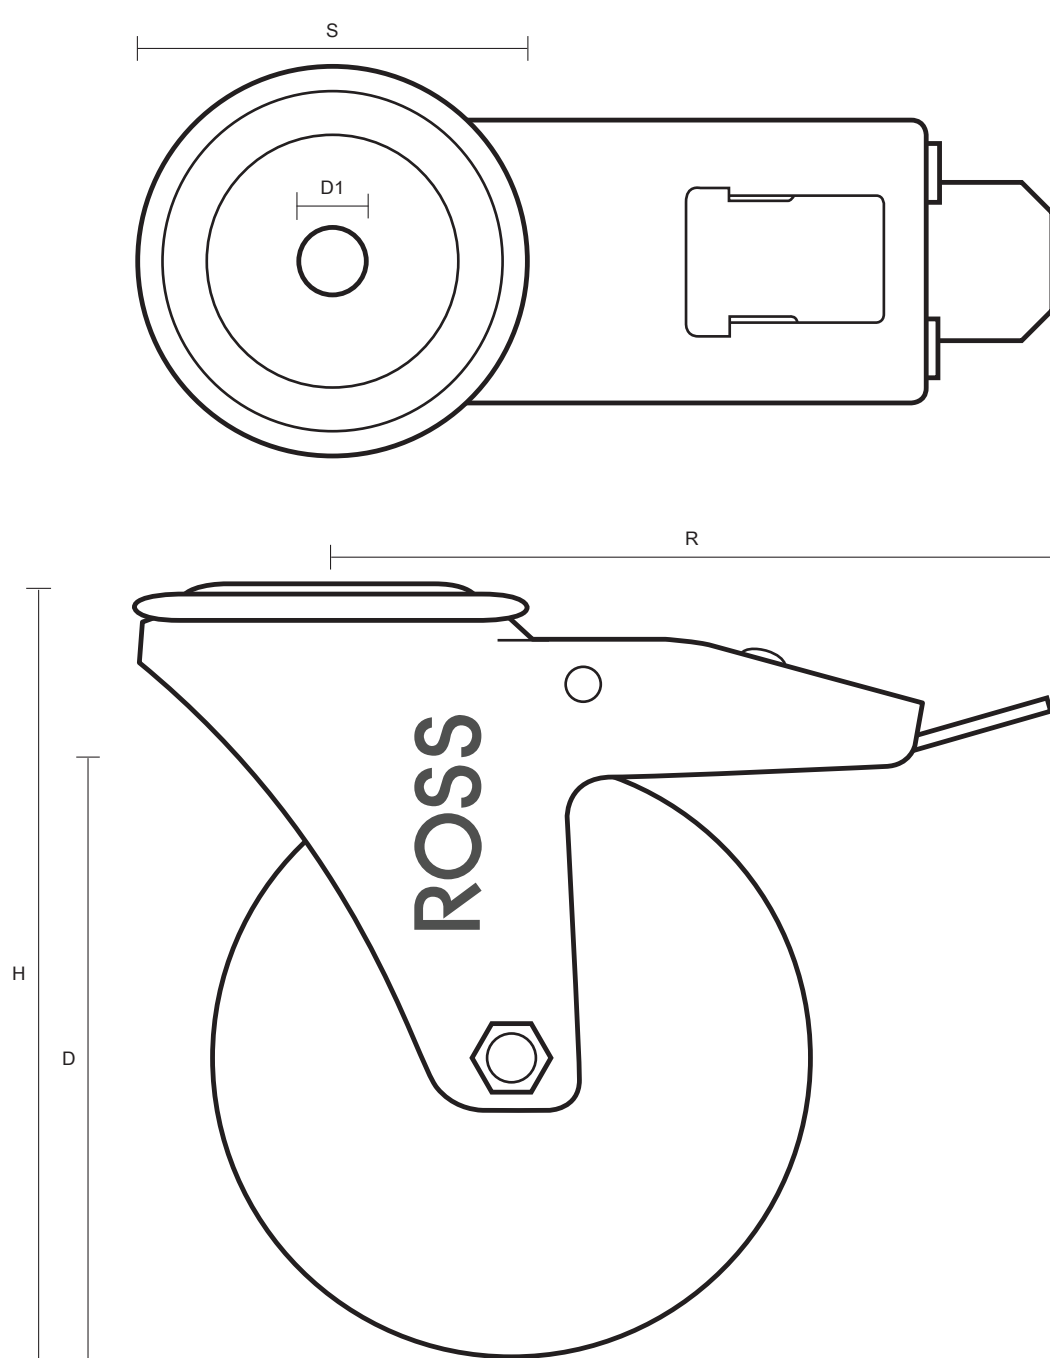

SS-80-GVR/BH12/SWB (80mm Swivel Braked Castor With Grey Rubber Wheel)

Castor Dimensions - Key

D	Wheel Diameter	80mm
L	Plate Dimension Length (mm)	N/A
L1	Plate Dimension Width (mm)	N/A
C	Plate Hole Centers length (mm)	N/A
C1	Plate Hole Centers width (mm)	N/A
D1	Plate Hole Diameter (mm)	12mm
H	Total Castor Height	108mm
W	Tread Width (mm)	27mm
R	Swivel Radius (mm)	120mm
S	Swivel Race Diameter (mm)	76mm