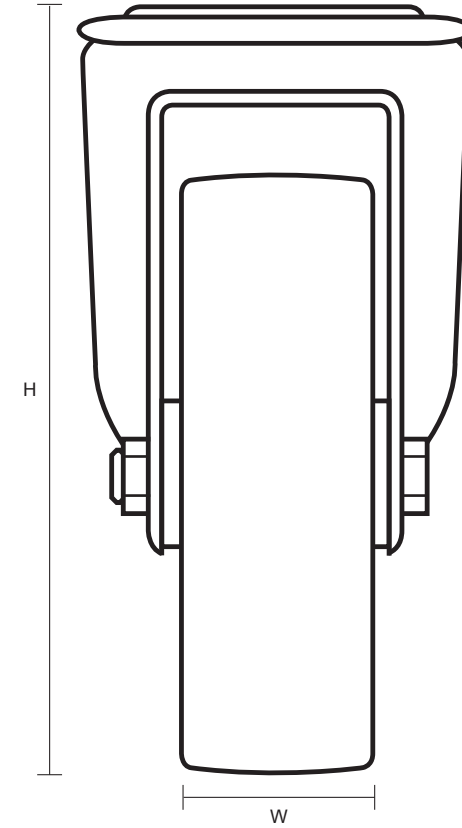

SS-80-GVR/BH12/SWB (80mm Swivel Braked Castor With Grey Rubber Wheel)

Castor Dimensions - Key

D	Wheel Diameter	80mm
L	Plate Dimension Length (mm)	N/A
L1	Plate Dimension Width (mm)	N/A
C	Plate Hole Centers length (mm)	N/A
C1	Plate Hole Centers width (mm)	N/A
D1	Plate Hole Diameter (mm)	12mm
H	Total Castor Height	108mm
W	Tread Width (mm)	27mm
R	Swivel Radius (mm)	120mm
S	Swivel Race Diameter (mm)	76mm