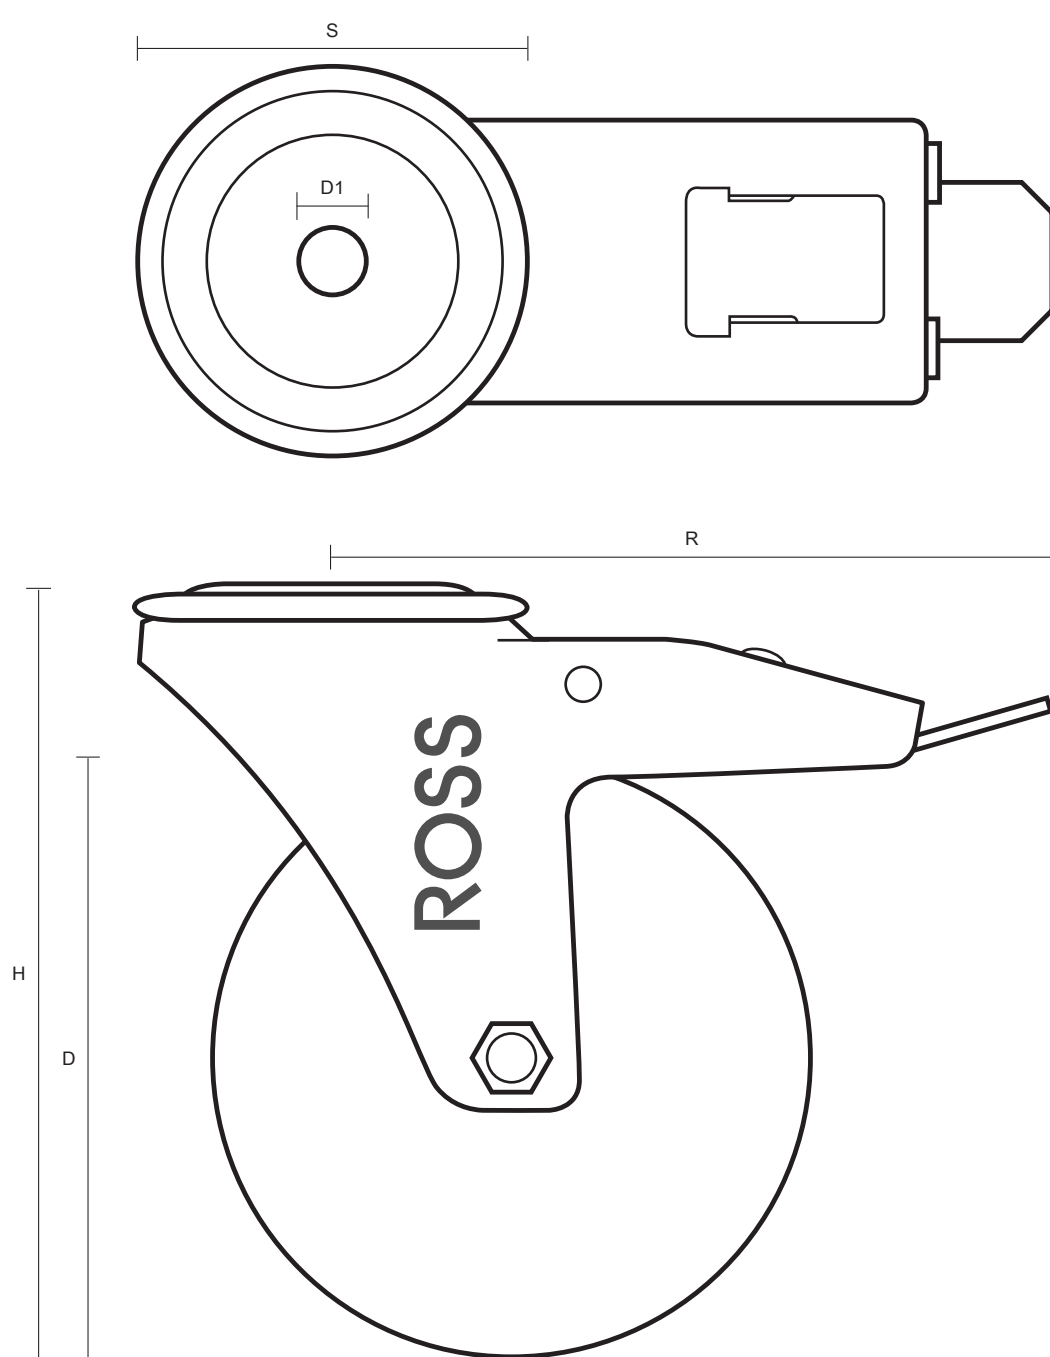

SS-80-NY/BH12/SWB (80mm Swivel Braked Castor White Nylon Wheel)

Castor Dimensions - Key

D	Wheel Diameter	80mm
L	Plate Dimension Length (mm)	N/A
L1	Plate Dimension Width (mm)	N/A
C	Plate Hole Centers length (mm)	N/A
C1	Plate Hole Centers width (mm)	N/A
D1	Plate Hole Diameter (mm)	12mm
H	Total Castor Height	108mm
W	Tread Width (mm)	34mm
R	Swivel Radius (mm)	120mm
S	Swivel Race Diameter (mm)	76mm