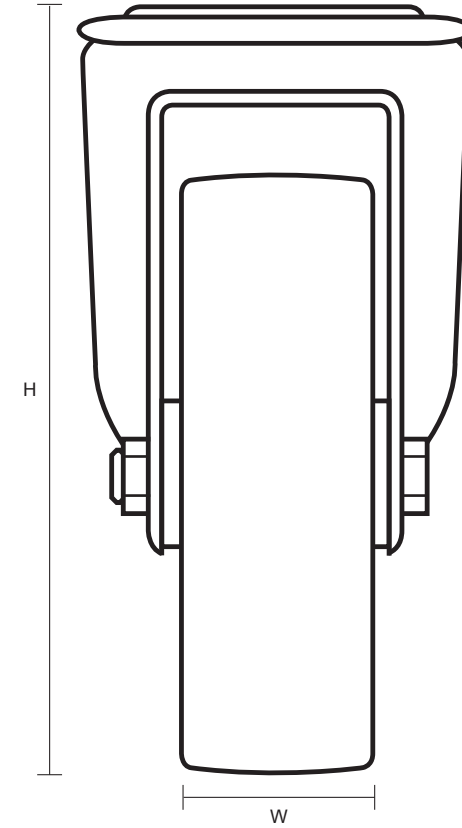

SS-80-NY/BH12/SWB (80mm Swivel Braked Castor White Nylon Wheel)

Castor Dimensions - Key

D	Wheel Diameter	80mm
L	Plate Dimension Length (mm)	N/A
L1	Plate Dimension Width (mm)	N/A
C	Plate Hole Centers length (mm)	N/A
C1	Plate Hole Centers width (mm)	N/A
D1	Plate Hole Diameter (mm)	12mm
H	Total Castor Height	108mm
W	Tread Width (mm)	34mm
R	Swivel Radius (mm)	120mm
S	Swivel Race Diameter (mm)	76mm