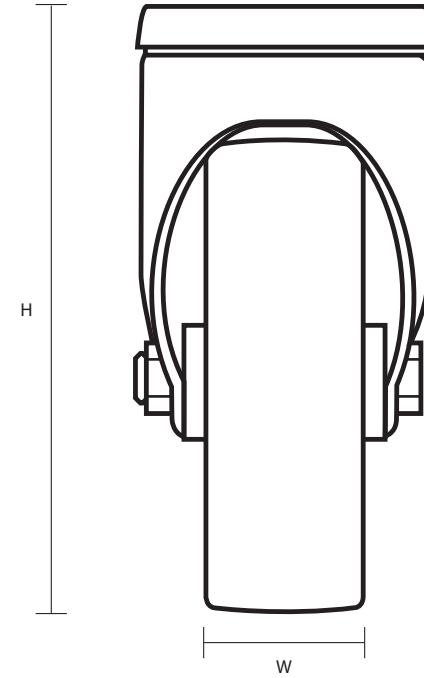

SSL-100-ASR/BH12 (100mm Swivel Stainless Steel Castor Anti-Static Wheel)

Castor Dimensions - Key

D	Wheel Diameter	100mm
L	Plate Dimension Length (mm)	N/A
L1	Plate Dimension Width (mm)	N/A
C	Plate Hole Centres length (mm)	N/A
C1	Plate Hole Centres width (mm)	N/A
D1	Plate Hole Diameter (mm)	12mm
H	Total Castor Height (mm)	134mm
W	Tread Width (mm)	30mm
R	Swivel Radius (mm)	92mm
S	Swivel Race Diameter (mm)	58mm