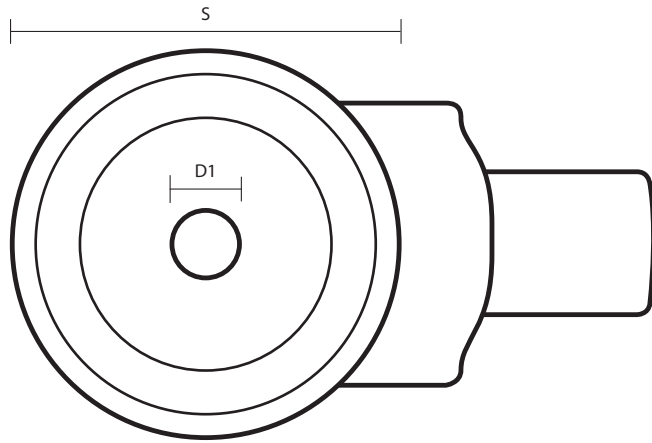

SSL-100-ASR/BH12 (100mm Swivel Stainless Steel Castor Anti-Static Wheel)

Castor Dimensions - Key

D	Wheel Diameter	100mm
L	Plate Dimension Length (mm)	N/A
L1	Plate Dimension Width (mm)	N/A
C	Plate Hole Centres length (mm)	N/A
C1	Plate Hole Centres width (mm)	N/A
D1	Plate Hole Diameter (mm)	12mm
H	Total Castor Height (mm)	134mm
W	Tread Width (mm)	30mm
R	Swivel Radius (mm)	92mm
S	Swivel Race Diameter (mm)	58mm