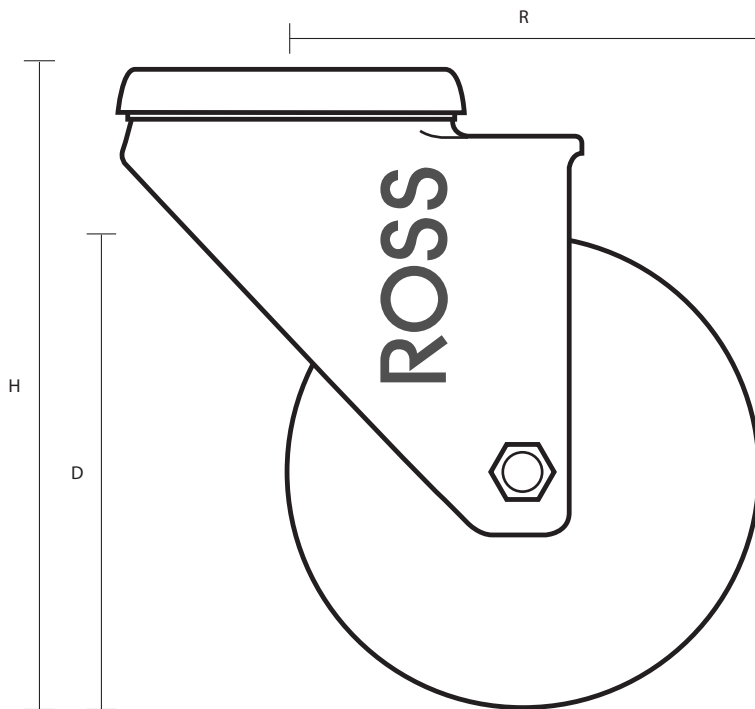

SSL-100-ASR/BH12 (100mm Swivel Stainless Steel Castor Anti-Static Wheel)

Castor Dimensions - Key

D	Wheel Diameter	100mm
L	Plate Dimension Length (mm)	N/A
L1	Plate Dimension Width (mm)	N/A
C	Plate Hole Centres length (mm)	N/A
C1	Plate Hole Centres width (mm)	N/A
D1	Plate Hole Diameter (mm)	12mm
H	Total Castor Height (mm)	134mm
W	Tread Width (mm)	30mm
R	Swivel Radius (mm)	92mm
S	Swivel Race Diameter (mm)	58mm