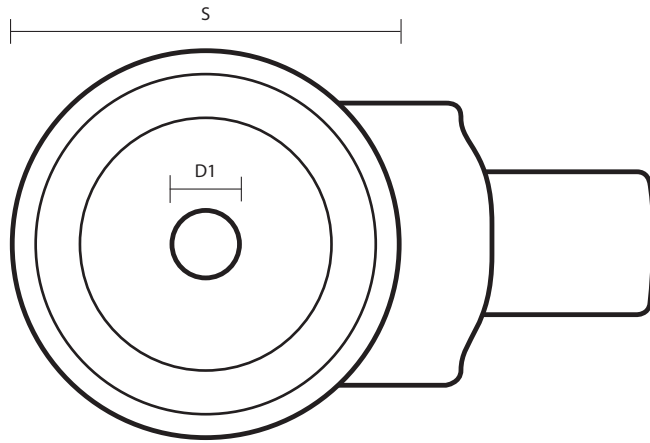

SSL-125-ASR/BH12 (125mm Swivel Stainless Steel Castor Anti-Static Wheel)

Castor Dimensions - Key		
D	Wheel Diameter	125mm
L	Plate Dimension Length (mm)	N/A
L1	Plate Dimension Width (mm)	N/A
C	Plate Hole Centres length (mm)	N/A
C1	Plate Hole Centres width (mm)	N/A
D1	Plate Hole Diameter (mm)	12mm
H	Total Castor Height (mm)	162mm
W	Tread Width (mm)	30mm
R	Swivel Radius (mm)	106mm
S	Swivel Race Diameter (mm)	58mm