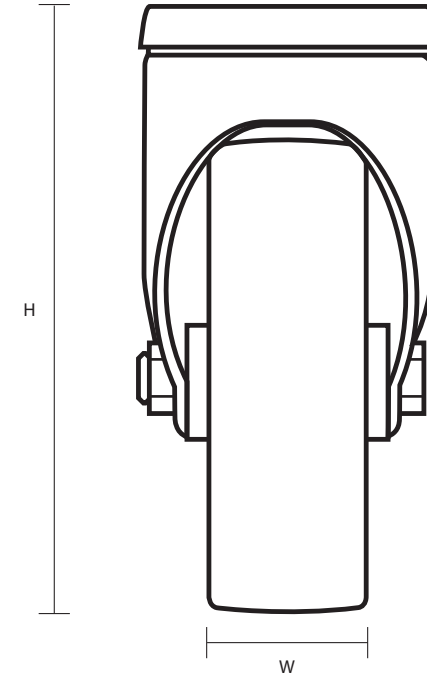

SSL-125-ASR/BH12 (125mm Swivel Stainless Steel Castor Anti-Static Wheel)

Castor Dimensions - Key		
D	Wheel Diameter	125mm
L	Plate Dimension Length (mm)	N/A
L1	Plate Dimension Width (mm)	N/A
C	Plate Hole Centres length (mm)	N/A
C1	Plate Hole Centres width (mm)	N/A
D1	Plate Hole Diameter (mm)	12mm
H	Total Castor Height (mm)	162mm
W	Tread Width (mm)	30mm
R	Swivel Radius (mm)	106mm
S	Swivel Race Diameter (mm)	58mm