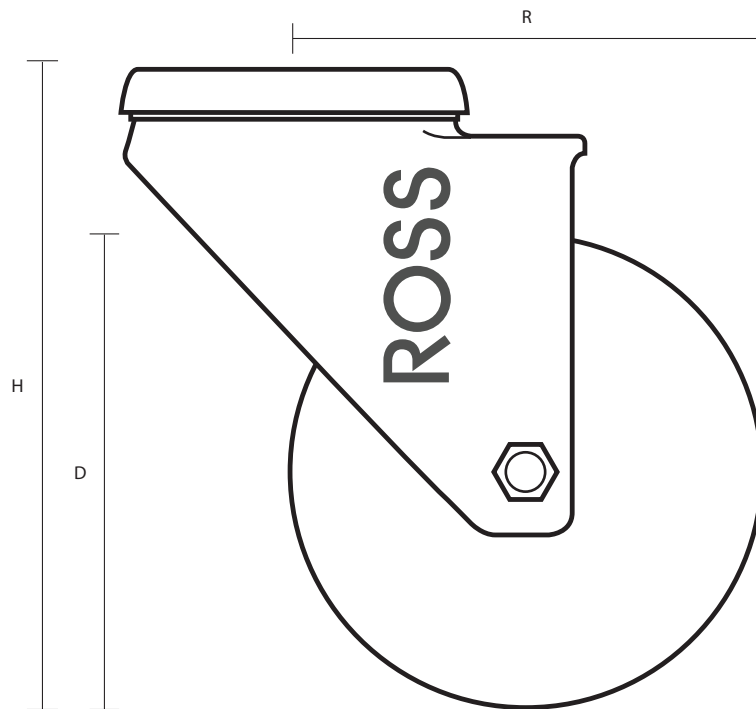

SSL-125-ASR/BH12 (125mm Swivel Stainless Steel Castor Anti-Static Wheel)

Castor Dimensions - Key		
D	Wheel Diameter	125mm
L	Plate Dimension Length (mm)	N/A
L1	Plate Dimension Width (mm)	N/A
C	Plate Hole Centres length (mm)	N/A
C1	Plate Hole Centres width (mm)	N/A
D1	Plate Hole Diameter (mm)	12mm
H	Total Castor Height (mm)	162mm
W	Tread Width (mm)	30mm
R	Swivel Radius (mm)	106mm
S	Swivel Race Diameter (mm)	58mm