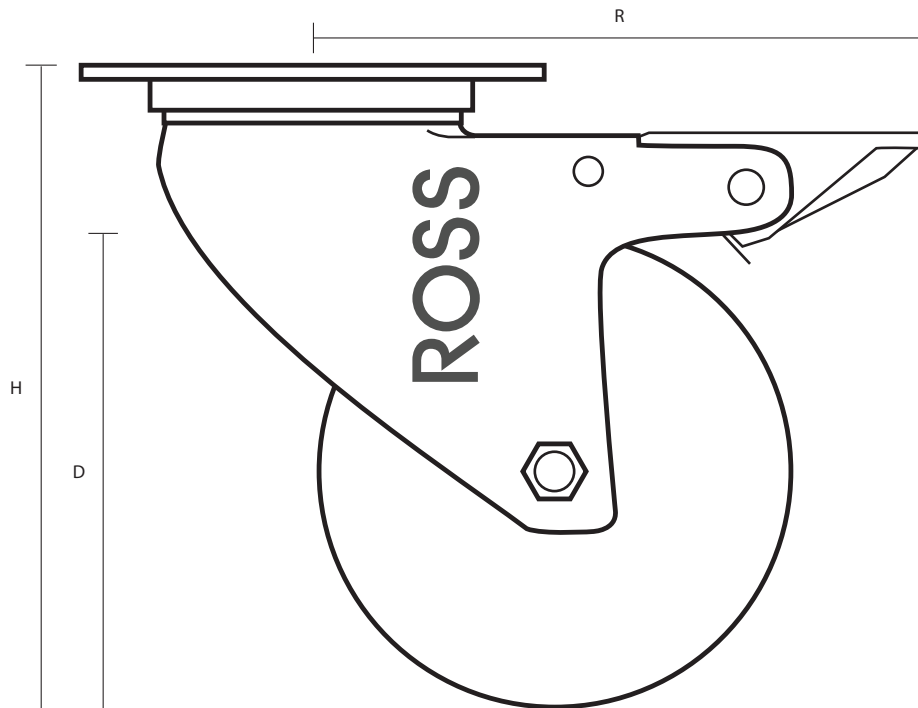

SSL-125-TPR/SWB (125mm Swivel Stainless Steel Braked Castor Grey Rubber Wheel)

Castor Dimensions - Key		
D	Wheel Diameter	125mm
L	Plate Dimension Length (mm)	90mm
L1	Plate Dimension Width (mm)	70mm
C	Plate Hole Centres length (mm)	70mm
C1	Plate Hole Centres width (mm)	50mm
D1	Plate Hole Diameter (mm)	8mm
H	Total Castor Height (mm)	162mm
W	Tread Width (mm)	30mm
R	Swivel Radius (mm)	106mm