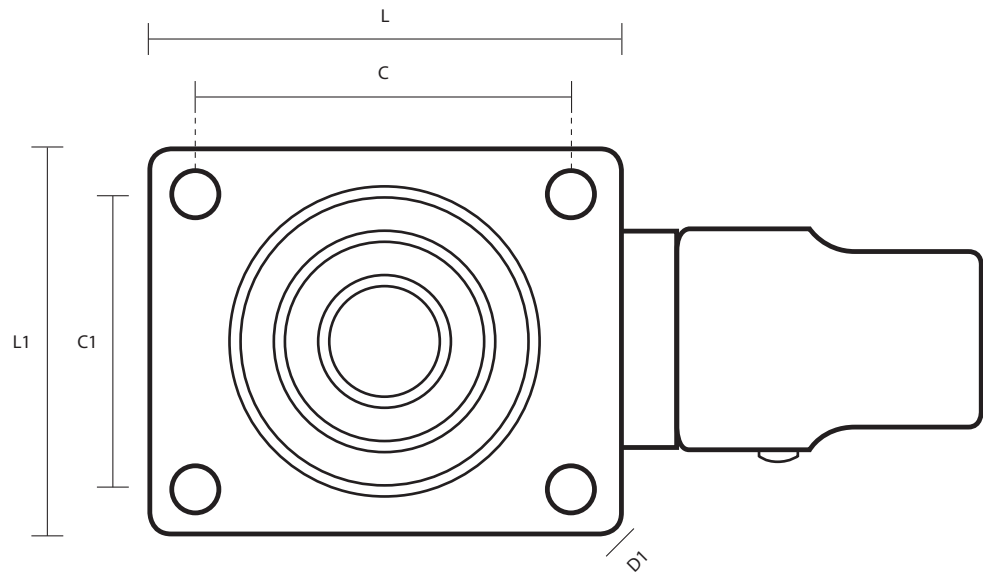

SSL-125-TPR/SWB (125mm Swivel Stainless Steel Braked Castor Grey Rubber Wheel)

Castor Dimensions - Key		
D	Wheel Diameter	125mm
L	Plate Dimension Length (mm)	90mm
L1	Plate Dimension Width (mm)	70mm
C	Plate Hole Centres length (mm)	70mm
C1	Plate Hole Centres width (mm)	50mm
D1	Plate Hole Diameter (mm)	8mm
H	Total Castor Height (mm)	162mm
W	Tread Width (mm)	30mm
R	Swivel Radius (mm)	106mm