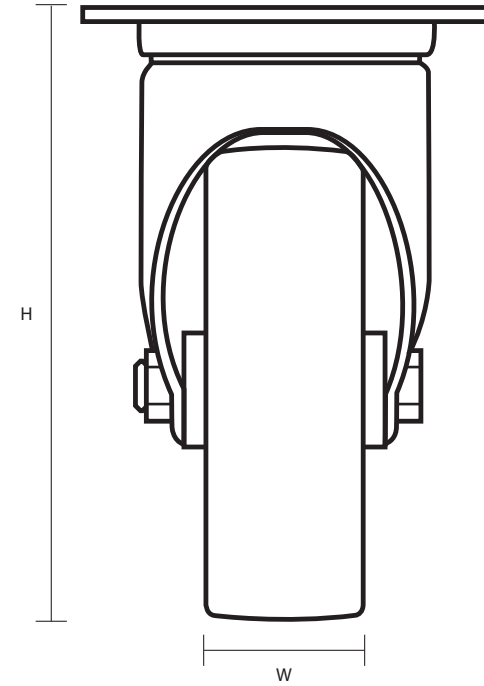

SSL-125-TPR/SWB (125mm Swivel Stainless Steel Braked Castor Grey Rubber Wheel)

Castor Dimensions - Key		
D	Wheel Diameter	125mm
L	Plate Dimension Length (mm)	90mm
L1	Plate Dimension Width (mm)	70mm
C	Plate Hole Centres length (mm)	70mm
C1	Plate Hole Centres width (mm)	50mm
D1	Plate Hole Diameter (mm)	8mm
H	Total Castor Height (mm)	162mm
W	Tread Width (mm)	30mm
R	Swivel Radius (mm)	106mm