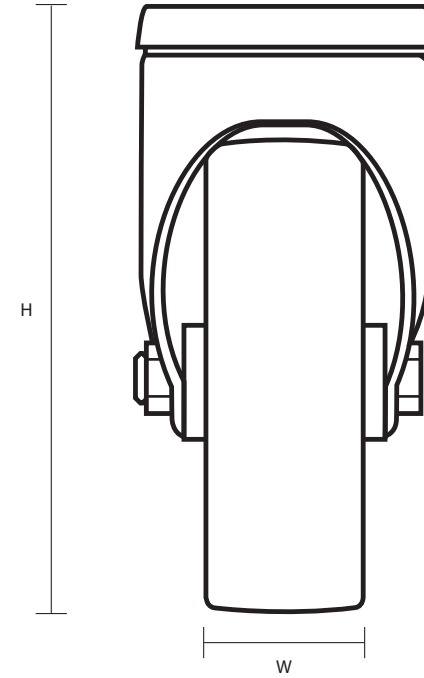

SSL-150-ASR/BH12 (150mm Swivel Stainless Steel Castor Anti-Static Wheel)

Castor Dimensions - Key

D	Wheel Diameter	150mm
L	Plate Dimension Length (mm)	N/A
L1	Plate Dimension Width (mm)	N/A
C	Plate Hole Centres length (mm)	N/A
C1	Plate Hole Centres width (mm)	N/A
D1	Plate Hole Diameter (mm)	12mm
H	Total Castor Height (mm)	188mm
W	Tread Width (mm)	30mm
R	Swivel Radius (mm)	123mm
S	Swivel Race Diameter (mm)	58mm