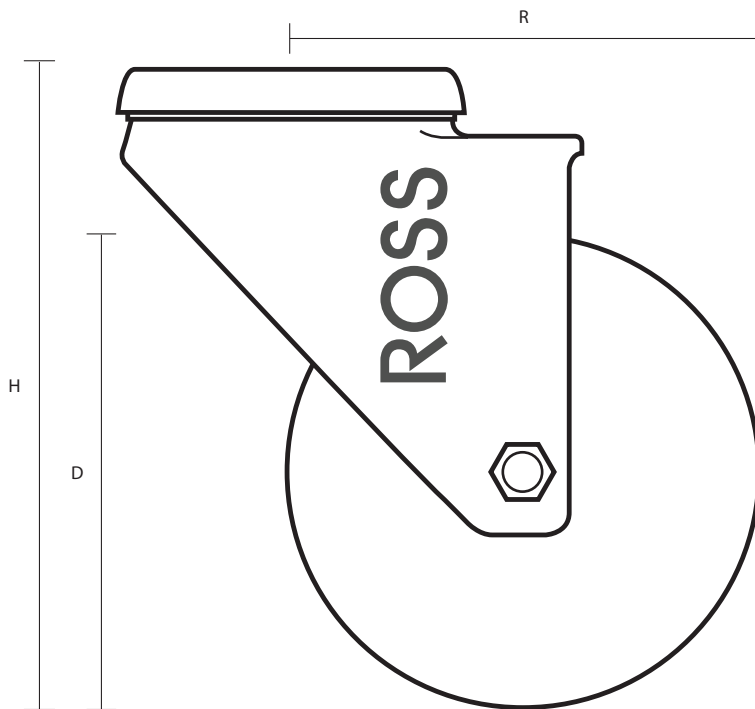

SSL-150-ASR/BH12 (150mm Swivel Stainless Steel Castor Anti-Static Wheel)

Castor Dimensions - Key

D	Wheel Diameter	150mm
L	Plate Dimension Length (mm)	N/A
L1	Plate Dimension Width (mm)	N/A
C	Plate Hole Centres length (mm)	N/A
C1	Plate Hole Centres width (mm)	N/A
D1	Plate Hole Diameter (mm)	12mm
H	Total Castor Height (mm)	188mm
W	Tread Width (mm)	30mm
R	Swivel Radius (mm)	123mm
S	Swivel Race Diameter (mm)	58mm