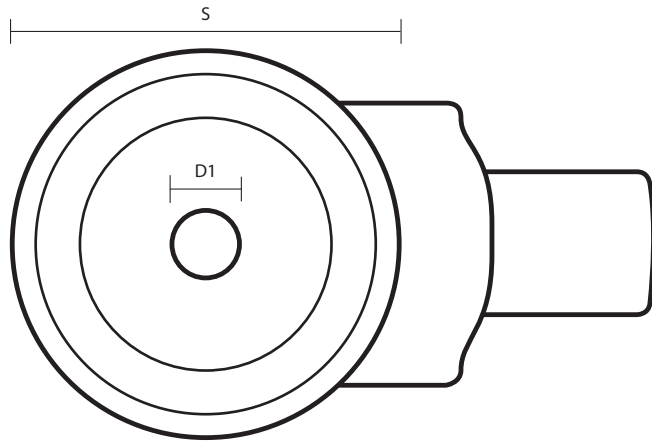

SSL-150-ASR/BH12 (150mm Swivel Stainless Steel Castor Anti-Static Wheel)

Castor Dimensions - Key

D	Wheel Diameter	150mm
L	Plate Dimension Length (mm)	N/A
L1	Plate Dimension Width (mm)	N/A
C	Plate Hole Centres length (mm)	N/A
C1	Plate Hole Centres width (mm)	N/A
D1	Plate Hole Diameter (mm)	12mm
H	Total Castor Height (mm)	188mm
W	Tread Width (mm)	30mm
R	Swivel Radius (mm)	123mm
S	Swivel Race Diameter (mm)	58mm