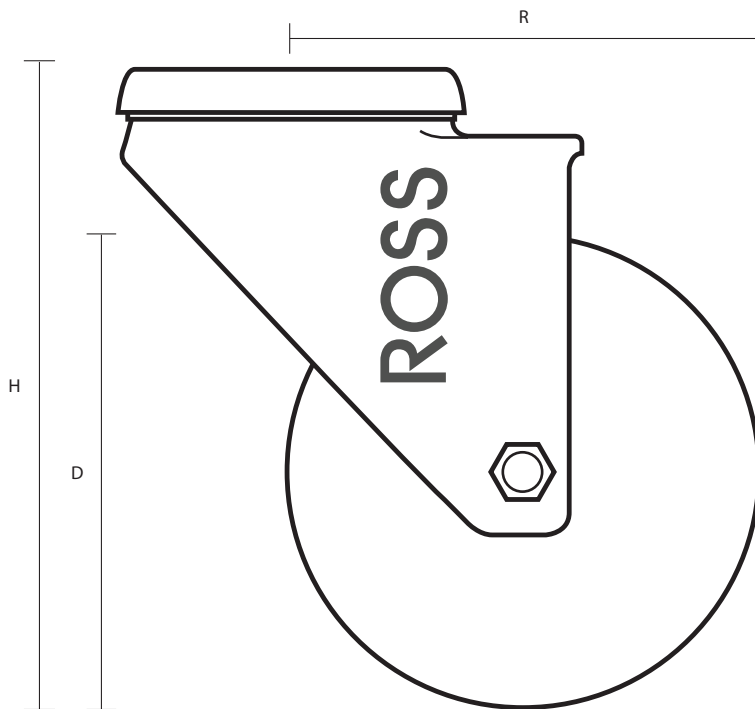

SSL-150-TPR/BH12 (150mm Swivel Stainless Steel Castor Grey Rubber Wheel)

Castor Dimensions - Key

D	Wheel Diameter	150mm
L	Plate Dimension Length (mm)	N/A
L1	Plate Dimension Width (mm)	N/A
C	Plate Hole Centres length (mm)	N/A
C1	Plate Hole Centres width (mm)	N/A
D1	Plate Hole Diameter (mm)	12mm
H	Total Castor Height (mm)	188mm
W	Tread Width (mm)	30mm
R	Swivel Radius (mm)	123mm
S	Swivel Race Diameter (mm)	58mm