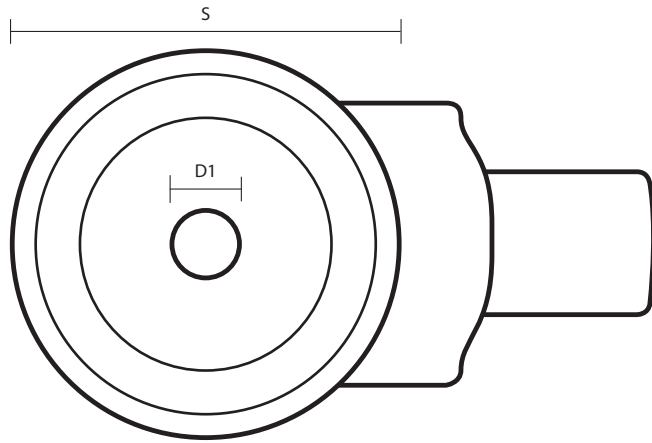

SSL-150-TPR/BH12 (150mm Swivel Stainless Steel Castor Grey Rubber Wheel)

Castor Dimensions - Key

D	Wheel Diameter	150mm
L	Plate Dimension Length (mm)	N/A
L1	Plate Dimension Width (mm)	N/A
C	Plate Hole Centres length (mm)	N/A
C1	Plate Hole Centres width (mm)	N/A
D1	Plate Hole Diameter (mm)	12mm
H	Total Castor Height (mm)	188mm
W	Tread Width (mm)	30mm
R	Swivel Radius (mm)	123mm
S	Swivel Race Diameter (mm)	58mm