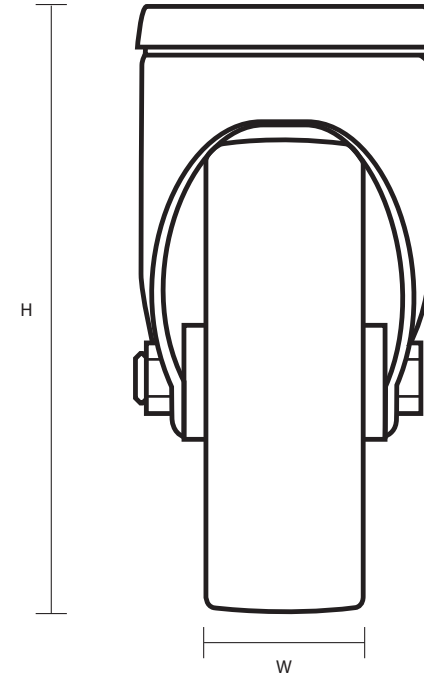

SSL-150-TPR/BH12 (150mm Swivel Stainless Steel Castor Grey Rubber Wheel)

Castor Dimensions - Key

D	Wheel Diameter	150mm
L	Plate Dimension Length (mm)	N/A
L1	Plate Dimension Width (mm)	N/A
C	Plate Hole Centres length (mm)	N/A
C1	Plate Hole Centres width (mm)	N/A
D1	Plate Hole Diameter (mm)	12mm
H	Total Castor Height (mm)	188mm
W	Tread Width (mm)	30mm
R	Swivel Radius (mm)	123mm
S	Swivel Race Diameter (mm)	58mm