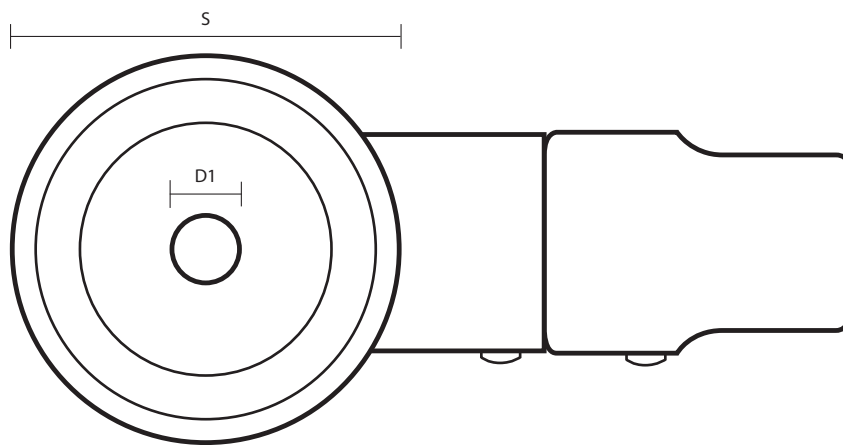

SSL-150-TPR/SWB/BH12 (150mm Swivel Stainless Steel Braked Castor Grey Rubber Wheel)

Castor Dimensions - Key

D	Wheel Diameter	150mm
L	Plate Dimension Length (mm)	N/A
L1	Plate Dimension Width (mm)	N/A
C	Plate Hole Centres length (mm)	N/A
C1	Plate Hole Centres width (mm)	N/A
D1	Plate Hole Diameter (mm)	12mm
H	Total Castor Height (mm)	188mm
W	Tread Width (mm)	30mm
R	Swivel Radius (mm)	123mm
S	Swivel Race Diameter (mm)	58mm