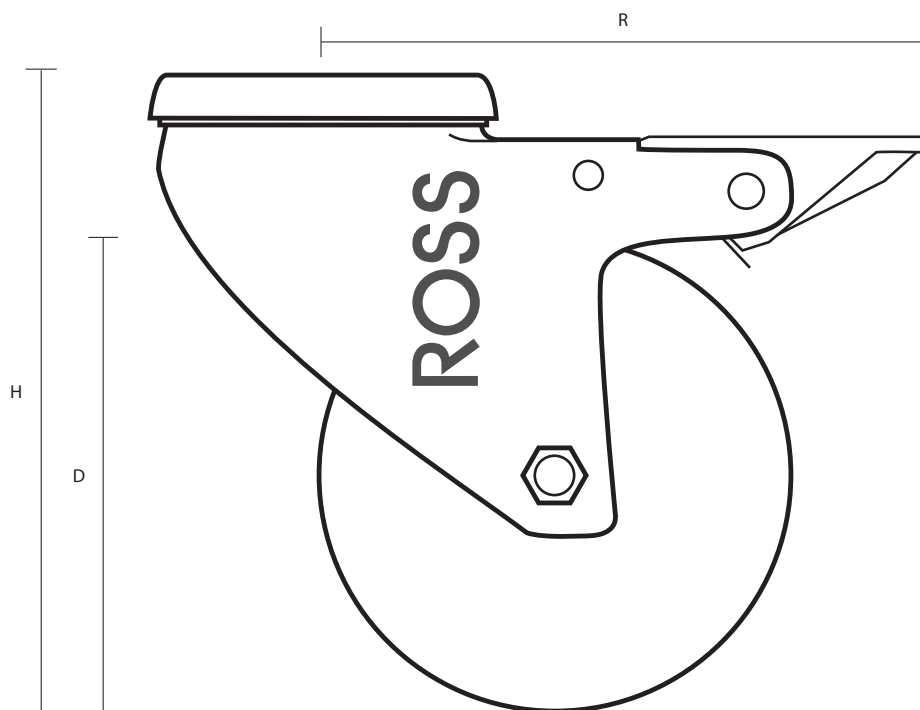

SSL-150-TPR/SWB/BH12 (150mm Swivel Stainless Steel Braked Castor Grey Rubber Wheel)

Castor Dimensions - Key

D	Wheel Diameter	150mm
L	Plate Dimension Length (mm)	N/A
L1	Plate Dimension Width (mm)	N/A
C	Plate Hole Centres length (mm)	N/A
C1	Plate Hole Centres width (mm)	N/A
D1	Plate Hole Diameter (mm)	12mm
H	Total Castor Height (mm)	188mm
W	Tread Width (mm)	30mm
R	Swivel Radius (mm)	123mm
S	Swivel Race Diameter (mm)	58mm