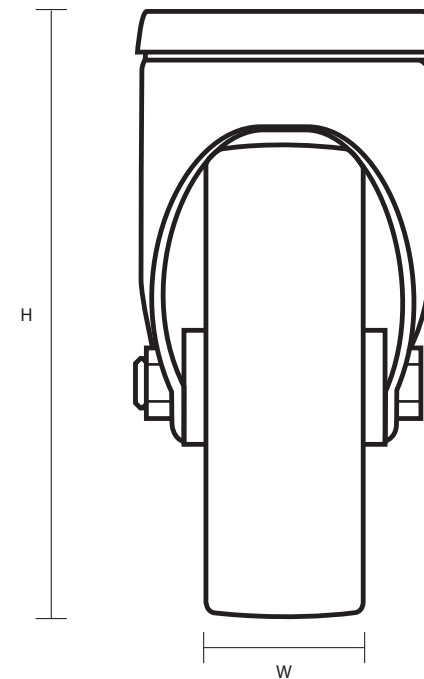

SSL-150-TPR/SWB/BH12 (150mm Swivel Stainless Steel Braked Castor Grey Rubber Wheel)

Castor Dimensions - Key

D	Wheel Diameter	150mm
L	Plate Dimension Length (mm)	N/A
L1	Plate Dimension Width (mm)	N/A
C	Plate Hole Centres length (mm)	N/A
C1	Plate Hole Centres width (mm)	N/A
D1	Plate Hole Diameter (mm)	12mm
H	Total Castor Height (mm)	188mm
W	Tread Width (mm)	30mm
R	Swivel Radius (mm)	123mm
S	Swivel Race Diameter (mm)	58mm