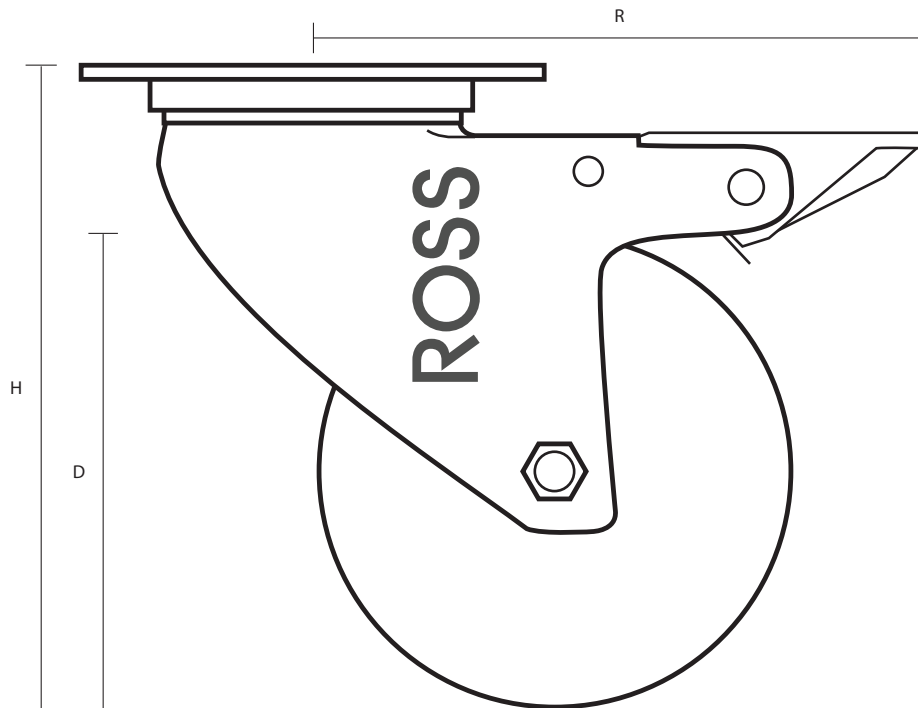

SSL-150-TPR/SWB (150mm Swivel Stainless Steel Braked Castor Grey Rubber Wheel)

Castor Dimensions - Key		
D	Wheel Diameter	150mm
L	Plate Dimension Length (mm)	90mm
L1	Plate Dimension Width (mm)	70mm
C	Plate Hole Centres length (mm)	70mm
C1	Plate Hole Centres width (mm)	50mm
D1	Plate Hole Diameter (mm)	8mm
H	Total Castor Height (mm)	188mm
W	Tread Width (mm)	30mm
R	Swivel Radius (mm)	123mm