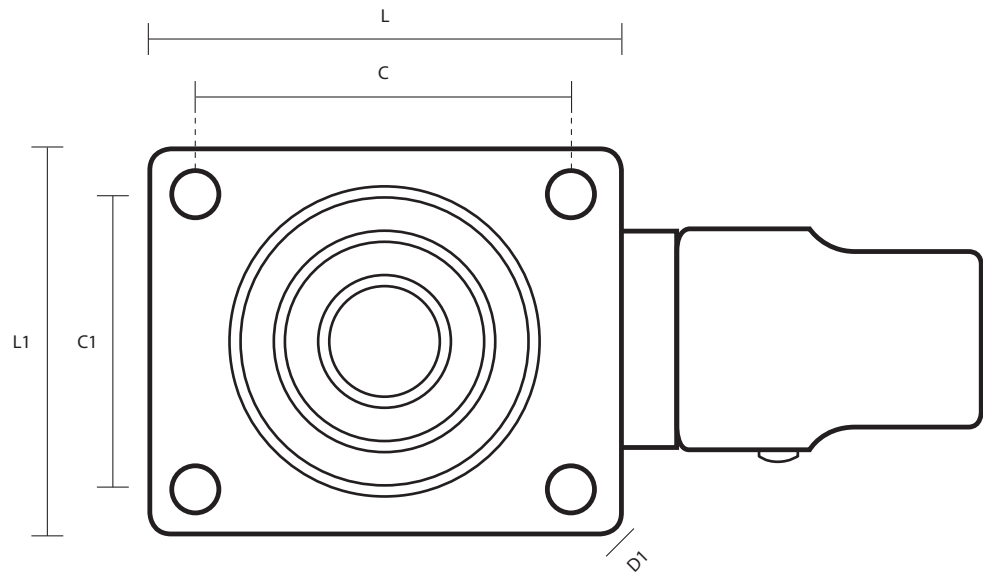

SSL-150-TPR/SWB (150mm Swivel Stainless Steel Braked Castor Grey Rubber Wheel)

Castor Dimensions - Key		
D	Wheel Diameter	150mm
L	Plate Dimension Length (mm)	90mm
L1	Plate Dimension Width (mm)	70mm
C	Plate Hole Centres length (mm)	70mm
C1	Plate Hole Centres width (mm)	50mm
D1	Plate Hole Diameter (mm)	8mm
H	Total Castor Height (mm)	188mm
W	Tread Width (mm)	30mm
R	Swivel Radius (mm)	123mm