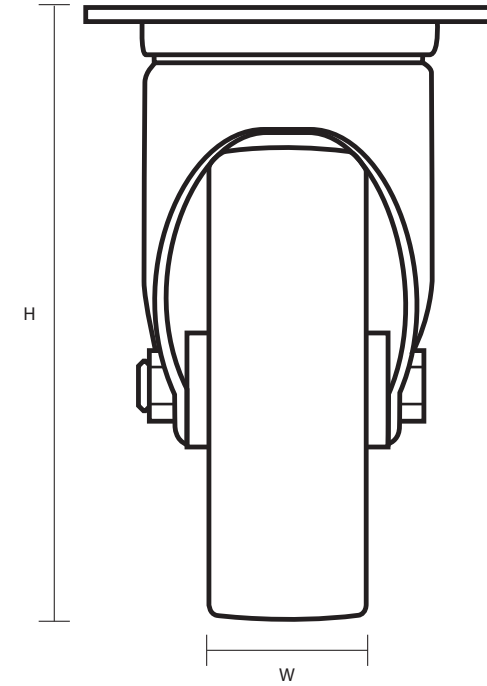

SSL-150-TPR/SWB (150mm Swivel Stainless Steel Braked Castor Grey Rubber Wheel)

Castor Dimensions - Key		
D	Wheel Diameter	150mm
L	Plate Dimension Length (mm)	90mm
L1	Plate Dimension Width (mm)	70mm
C	Plate Hole Centres length (mm)	70mm
C1	Plate Hole Centres width (mm)	50mm
D1	Plate Hole Diameter (mm)	8mm
H	Total Castor Height (mm)	188mm
W	Tread Width (mm)	30mm
R	Swivel Radius (mm)	123mm