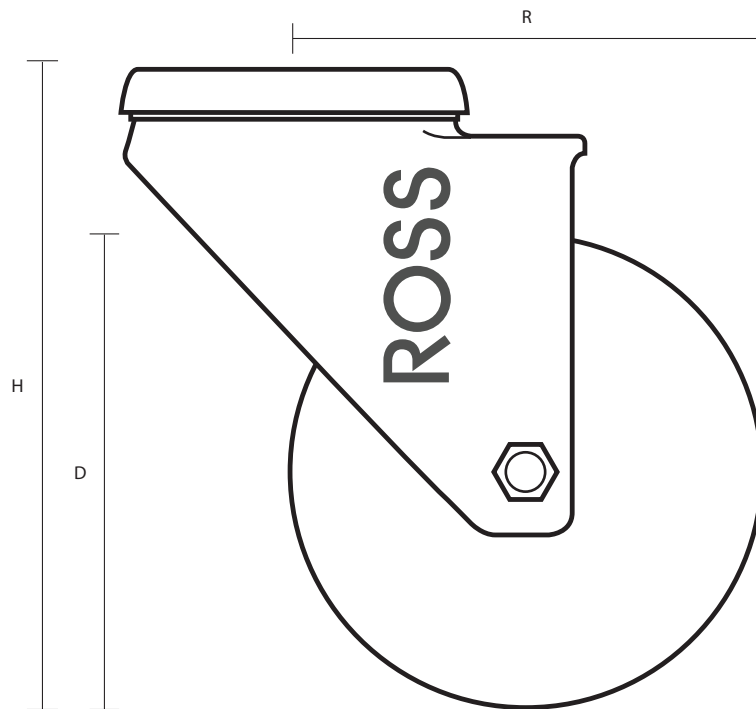

SSL-60-TPR/BH10 (60mm Swivel Stainless Steel Castor Grey Rubber Wheel)

Castor Dimensions - Key		
D	Wheel Diameter	60mm
L	Plate Dimension Length (mm)	N/A
L1	Plate Dimension Width (mm)	N/A
C	Plate Hole Centres length (mm)	N/A
C1	Plate Hole Centres width (mm)	N/A
D1	Plate Hole Diameter (mm)	10mm
H	Total Castor Height (mm)	89mm
W	Tread Width (mm)	22mm
R	Swivel Radius (mm)	57mm
S	Swivel Race Diameter (mm)	44mm