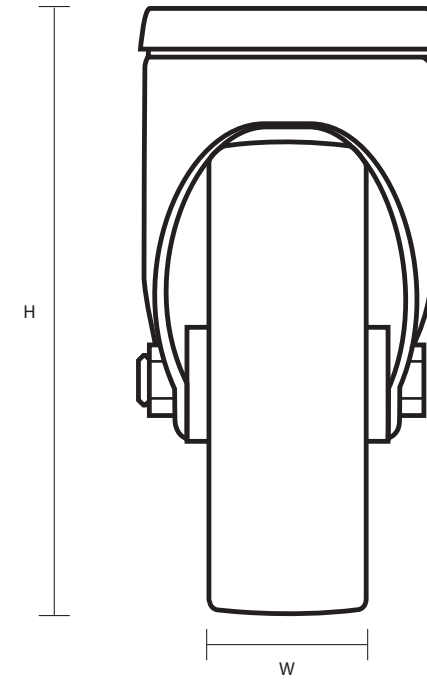

SSL-60-TPR/BH10 (60mm Swivel Stainless Steel Castor Grey Rubber Wheel)

Castor Dimensions - Key		
D	Wheel Diameter	60mm
L	Plate Dimension Length (mm)	N/A
L1	Plate Dimension Width (mm)	N/A
C	Plate Hole Centres length (mm)	N/A
C1	Plate Hole Centres width (mm)	N/A
D1	Plate Hole Diameter (mm)	10mm
H	Total Castor Height (mm)	89mm
W	Tread Width (mm)	22mm
R	Swivel Radius (mm)	57mm
S	Swivel Race Diameter (mm)	44mm