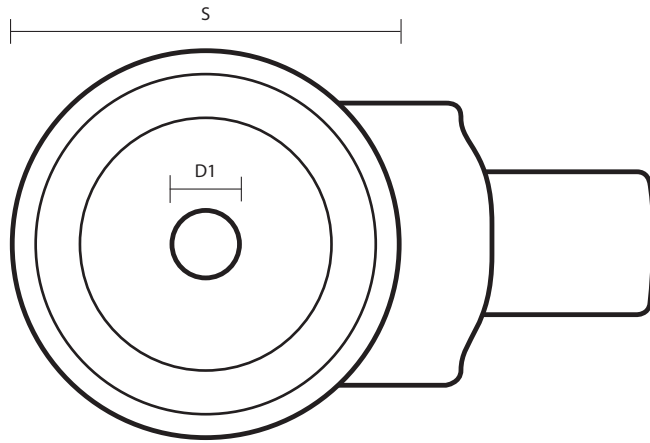

SSL-60-TPR/BH10 (60mm Swivel Stainless Steel Castor Grey Rubber Wheel)

Castor Dimensions - Key		
D	Wheel Diameter	60mm
L	Plate Dimension Length (mm)	N/A
L1	Plate Dimension Width (mm)	N/A
C	Plate Hole Centres length (mm)	N/A
C1	Plate Hole Centres width (mm)	N/A
D1	Plate Hole Diameter (mm)	10mm
H	Total Castor Height (mm)	89mm
W	Tread Width (mm)	22mm
R	Swivel Radius (mm)	57mm
S	Swivel Race Diameter (mm)	44mm