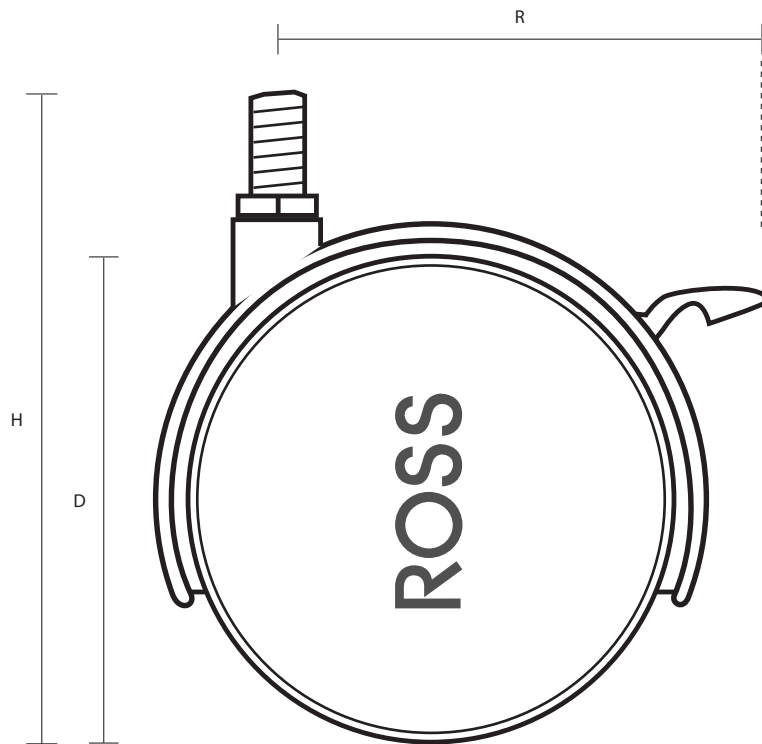

TW4001M10X15/B (40mm Twin Wheel Braked Castor With M10x15mm Thread)

Castor Dimensions - Key		
D	Wheel Diameter	40mm
L	Plate Dimension Length (mm)	N/A
L1	Plate Dimension Width (mm)	N/A
C	Plate Hole Centers length (mm)	N/A
C1	Plate Hole Centers width (mm)	N/A
D1	Plate Hole Diameter (mm)	N/A
H	Total Castor Height	52mm
W	Tread Width (mm)	N/A
	Threaded Stem Size	M10x15mm