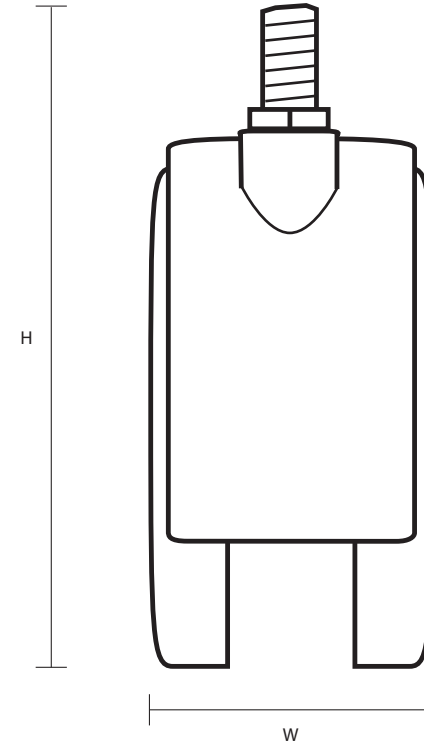

TW4001M10X15/B (40mm Twin Wheel Braked Castor With M10x15mm Thread)

Castor Dimensions - Key		
D	Wheel Diameter	40mm
L	Plate Dimension Length (mm)	N/A
L1	Plate Dimension Width (mm)	N/A
C	Plate Hole Centers length (mm)	N/A
C1	Plate Hole Centers width (mm)	N/A
D1	Plate Hole Diameter (mm)	N/A
H	Total Castor Height	52mm
W	Tread Width (mm)	N/A
	Threaded Stem Size	M10x15mm