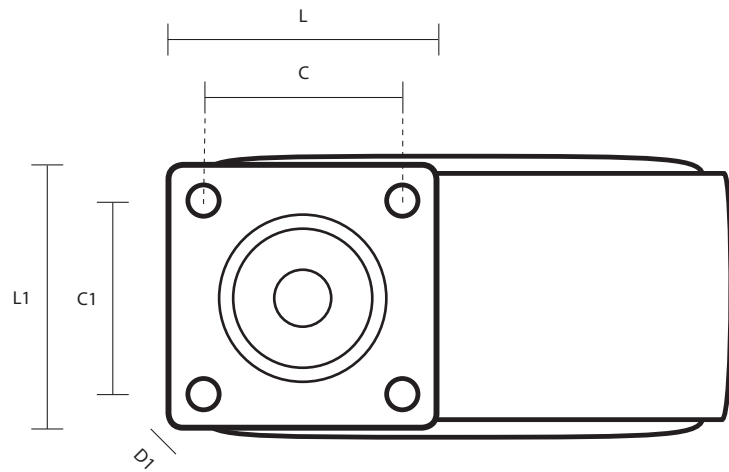

TW5004 (50mm Twin Wheel Castor Top Plate Fitting)

Castor Dimensions - Key

D	Wheel Diameter	50mm
L	Plate Dimension Length (mm)	38mm
L1	Plate Dimension Width (mm)	38mm
C	Plate Hole Centers length (mm)	27mm
C1	Plate Hole Centers width (mm)	27mm
D1	Plate Hole Diameter (mm)	5mm
H	Total Castor Height	66mm
W	Tread Width (mm)	N/A
R	Swivel Radius (mm)	N/A