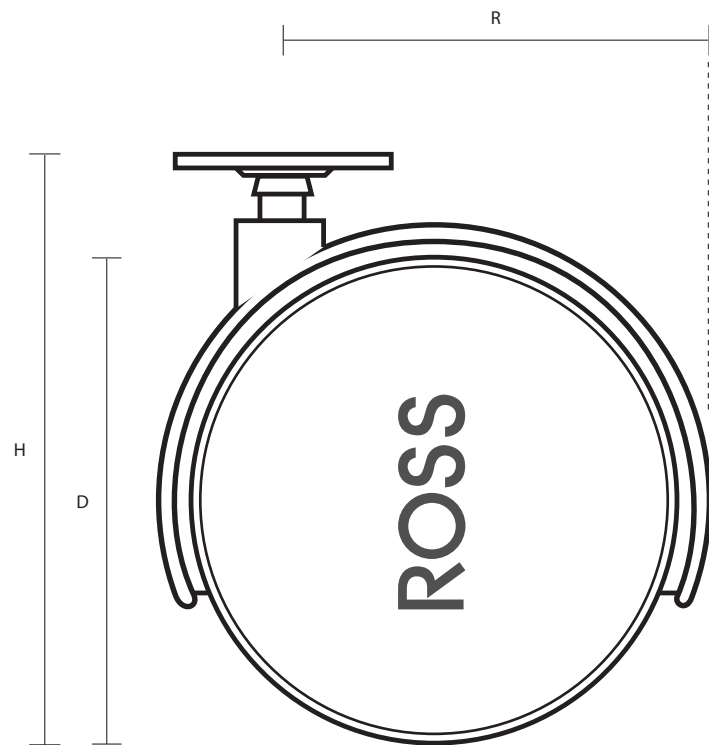

TW5004 (50mm Twin Wheel Castor Top Plate Fitting)

Castor Dimensions - Key

D	Wheel Diameter	50mm
L	Plate Dimension Length (mm)	38mm
L1	Plate Dimension Width (mm)	38mm
C	Plate Hole Centers length (mm)	27mm
C1	Plate Hole Centers width (mm)	27mm
D1	Plate Hole Diameter (mm)	5mm
H	Total Castor Height	66mm
W	Tread Width (mm)	N/A
R	Swivel Radius (mm)	N/A