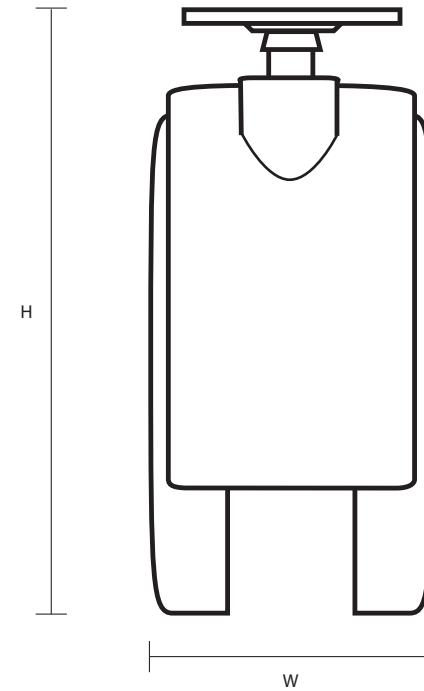

TW5004 (50mm Twin Wheel Castor Top Plate Fitting)

Castor Dimensions - Key

D	Wheel Diameter	50mm
L	Plate Dimension Length (mm)	38mm
L1	Plate Dimension Width (mm)	38mm
C	Plate Hole Centers length (mm)	27mm
C1	Plate Hole Centers width (mm)	27mm
D1	Plate Hole Diameter (mm)	5mm
H	Total Castor Height	66mm
W	Tread Width (mm)	N/A
R	Swivel Radius (mm)	N/A