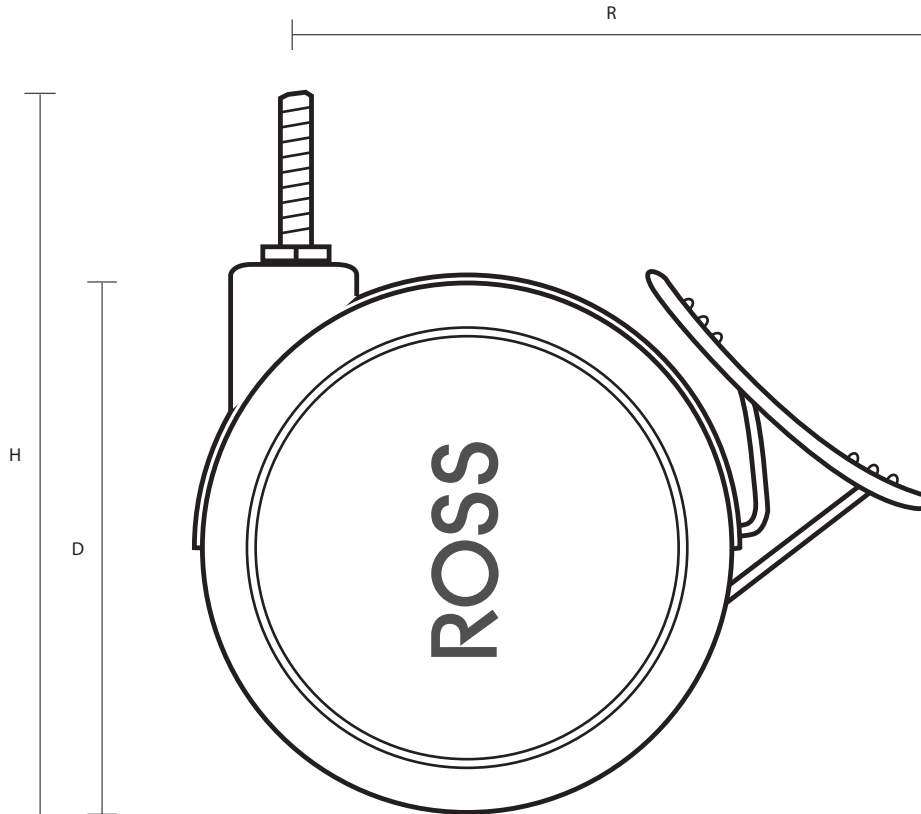

TW7501M10X15/B (75mm Twin Wheel Braked Castor With M10x15mm Thread)

Castor Dimensions - Key		
D	Wheel Diameter	75mm
L	Plate Dimension Length (mm)	N/A
L1	Plate Dimension Width (mm)	N/A
C	Plate Hole Centers length (mm)	N/A
C1	Plate Hole Centers width (mm)	N/A
D1	Plate Hole Diameter (mm)	N/A
H	Total Castor Height	81mm
W	Tread Width (mm)	N/A
	Threaded Stem Size	M10x15mm