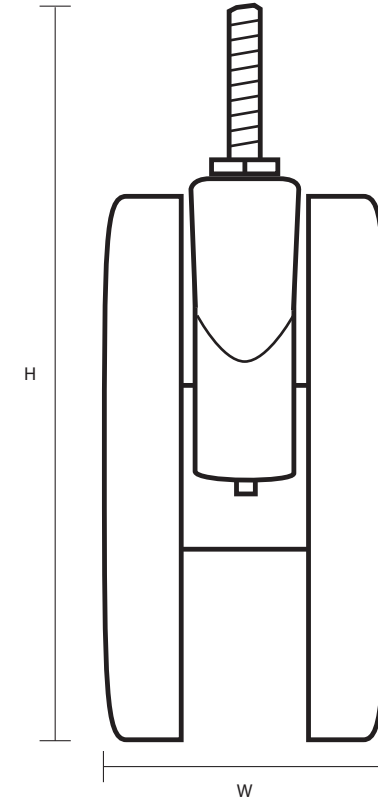

TW7501M10X15/B (75mm Twin Wheel Braked Castor With M10x15mm Thread)

Castor Dimensions - Key		
D	Wheel Diameter	75mm
L	Plate Dimension Length (mm)	N/A
L1	Plate Dimension Width (mm)	N/A
C	Plate Hole Centers length (mm)	N/A
C1	Plate Hole Centers width (mm)	N/A
D1	Plate Hole Diameter (mm)	N/A
H	Total Castor Height	81mm
W	Tread Width (mm)	N/A
	Threaded Stem Size	M10x15mm