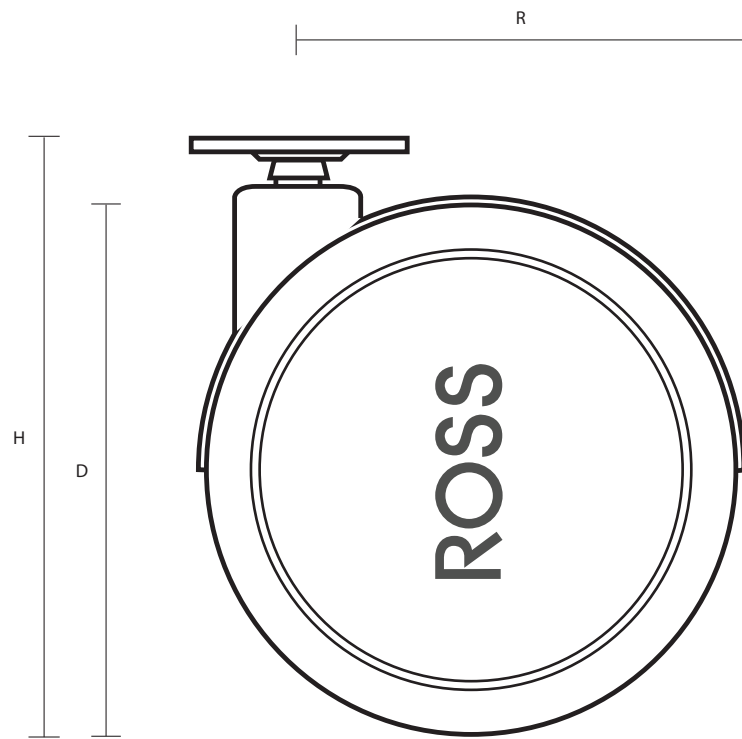

## TW7504 (75mm Twin Wheel Castor Top Plate Fitting)

Castor Dimensions - Key		
D	Wheel Diameter	75mm
L	Plate Dimension Length (mm)	38mm
L1	Plate Dimension Width (mm)	38mm
C	Plate Hole Centers length (mm)	27mm
C1	Plate Hole Centers width (mm)	27mm
D1	Plate Hole Diameter (mm)	5mm
H	Total Castor Height	88mm
W	Tread Width (mm)	N/A
R	Swivel Radius (mm)	N/A