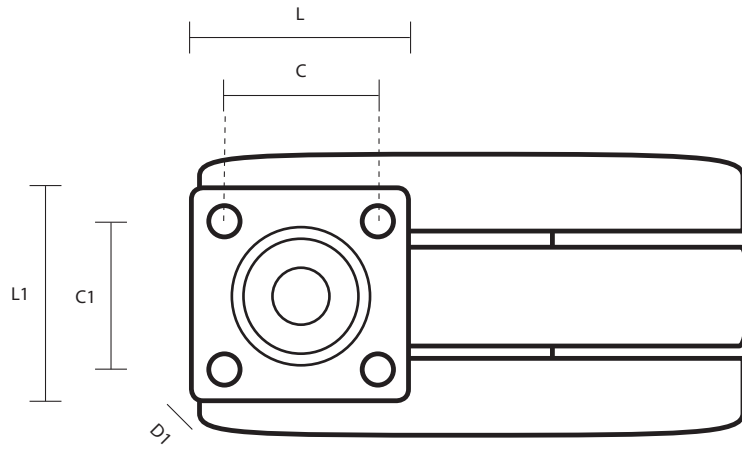

## TW7504 (75mm Twin Wheel Castor Top Plate Fitting)

Castor Dimensions - Key		
D	Wheel Diameter	75mm
L	Plate Dimension Length (mm)	38mm
L1	Plate Dimension Width (mm)	38mm
C	Plate Hole Centers length (mm)	27mm
C1	Plate Hole Centers width (mm)	27mm
D1	Plate Hole Diameter (mm)	5mm
H	Total Castor Height	88mm
W	Tread Width (mm)	N/A
R	Swivel Radius (mm)	N/A