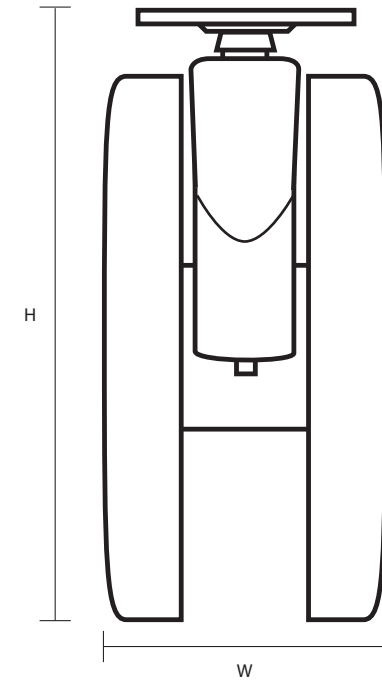

## TW7504 (75mm Twin Wheel Castor Top Plate Fitting)

Castor Dimensions - Key		
D	Wheel Diameter	75mm
L	Plate Dimension Length (mm)	38mm
L1	Plate Dimension Width (mm)	38mm
C	Plate Hole Centers length (mm)	27mm
C1	Plate Hole Centers width (mm)	27mm
D1	Plate Hole Diameter (mm)	5mm
H	Total Castor Height	88mm
W	Tread Width (mm)	N/A
R	Swivel Radius (mm)	N/A